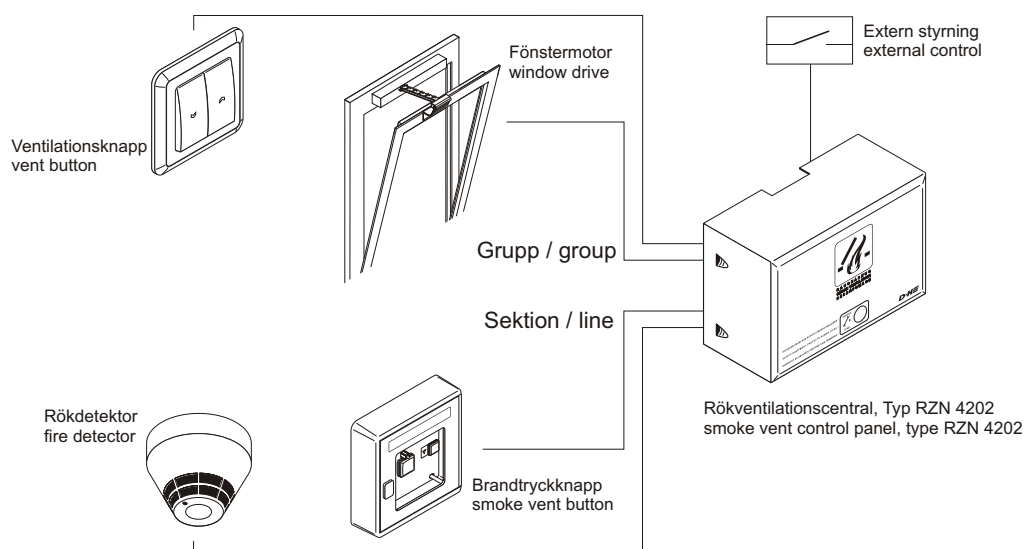

Produktegenskaper

- kompakt utförande, för 2 A belastning
- anslutning av max. 8 brandtryckknappar och 14 detektorer
- endast D+H godkända detektorer kan användas
- AP-stål kapsling
- 72 timmar batteribackup vid strömbortfall
- 2 x batterier Typ 1 krävs
- brand och ventilationsknappar, fönstermotorer och branddetektorer mm finns i D+H utbud

Features

- compact style, for 2A actuating current
- connection of max. 8 smoke vent buttons and 14 fire detectors
- only D+H approved detectors allowed
- steel sheet housing, surface type
- 72 hours emergency supply in case of power failure
- 2 x accumulators of type 1 required
- smoke vent and vent buttons, window drives and automatic fire detectors available as accessories in D+H-program

Installationsexempel

Example for Application

Tekniska data

Technical Data

Spänning / power supply	230VAC/50Hz, 60VA
Utgång / output voltage	24VDC (21,6 ... 30,0V), max. 2A
Klasst / class of rating	Konstant / continuous duty
· Övervakning / monitoring	Kort-tids drift / short-time duty (20% ED)
· Alarm/Vent / alarm/ventilation	
IP-klass / protective system	IP 50
Omgivn-temp / range of temp.	-5°C - +40°C
Kapsling / housing	stål / steel sheet
Färg / colour	RAL 7035, ljusgrå / light grey

Typ	Art.-Nr.	B x H x T/mm	Vikt	Anm
Type	Ord.-No.	W x H x D/mm	Weight	Comment
RZN 4202	30.102.40	245 x 165 x 95	3,30kg	

Rätten till tekniska ändringar är förbehållen.
Rights to technical modifications reserved.